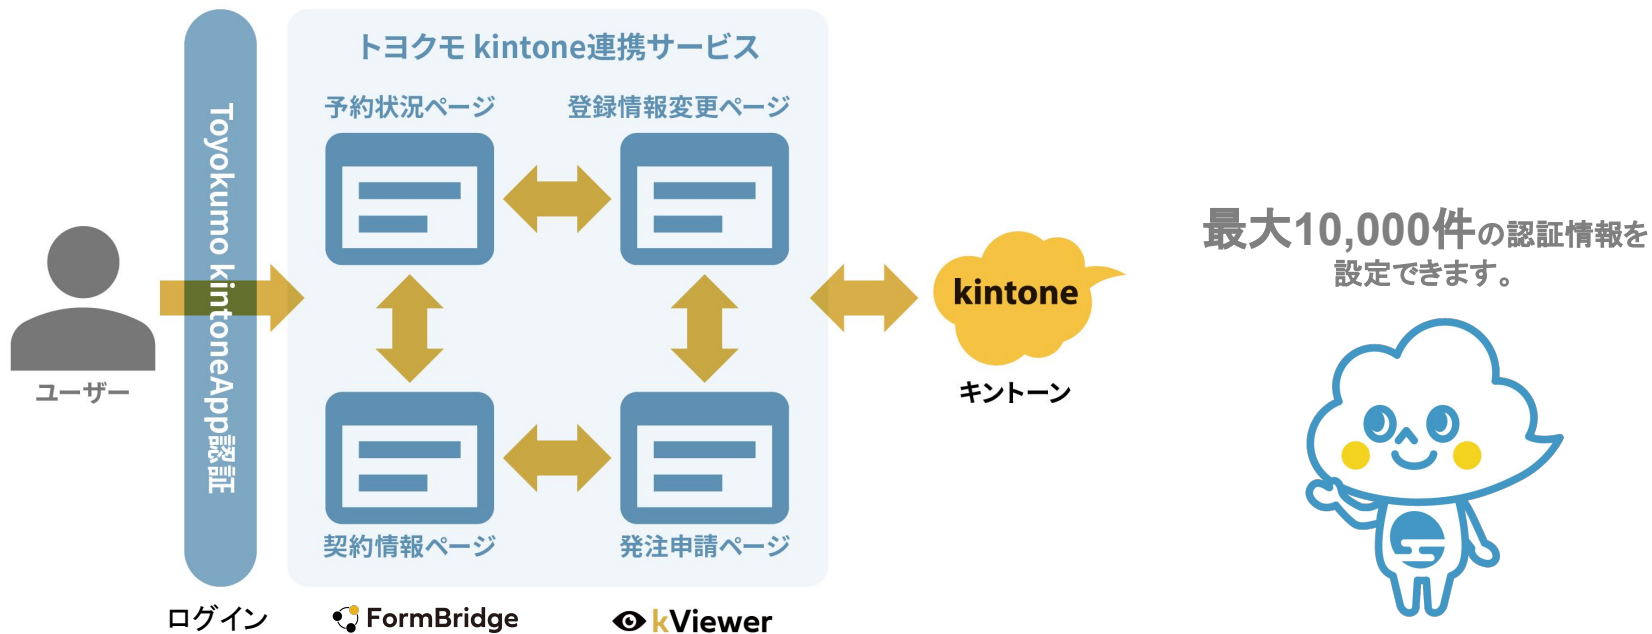

メール認証で簡単にシステム化

メールアドレス/Google・Microsoftでログインすることで、複数のビューやフォームブリッジのフォームを跨いでセキュアにアクセスすることが可能です。